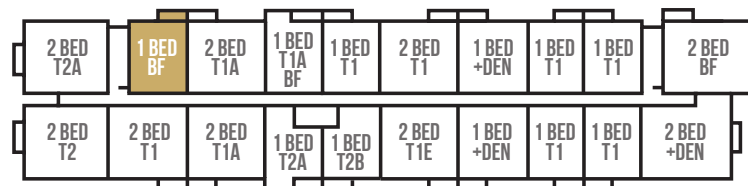

YORK

1 BED-BF / 607 sqft

TERRACE FLOOR

FIRST FLOOR

SECOND-FOURTH FLOORS

REID'S
Heritage Properties