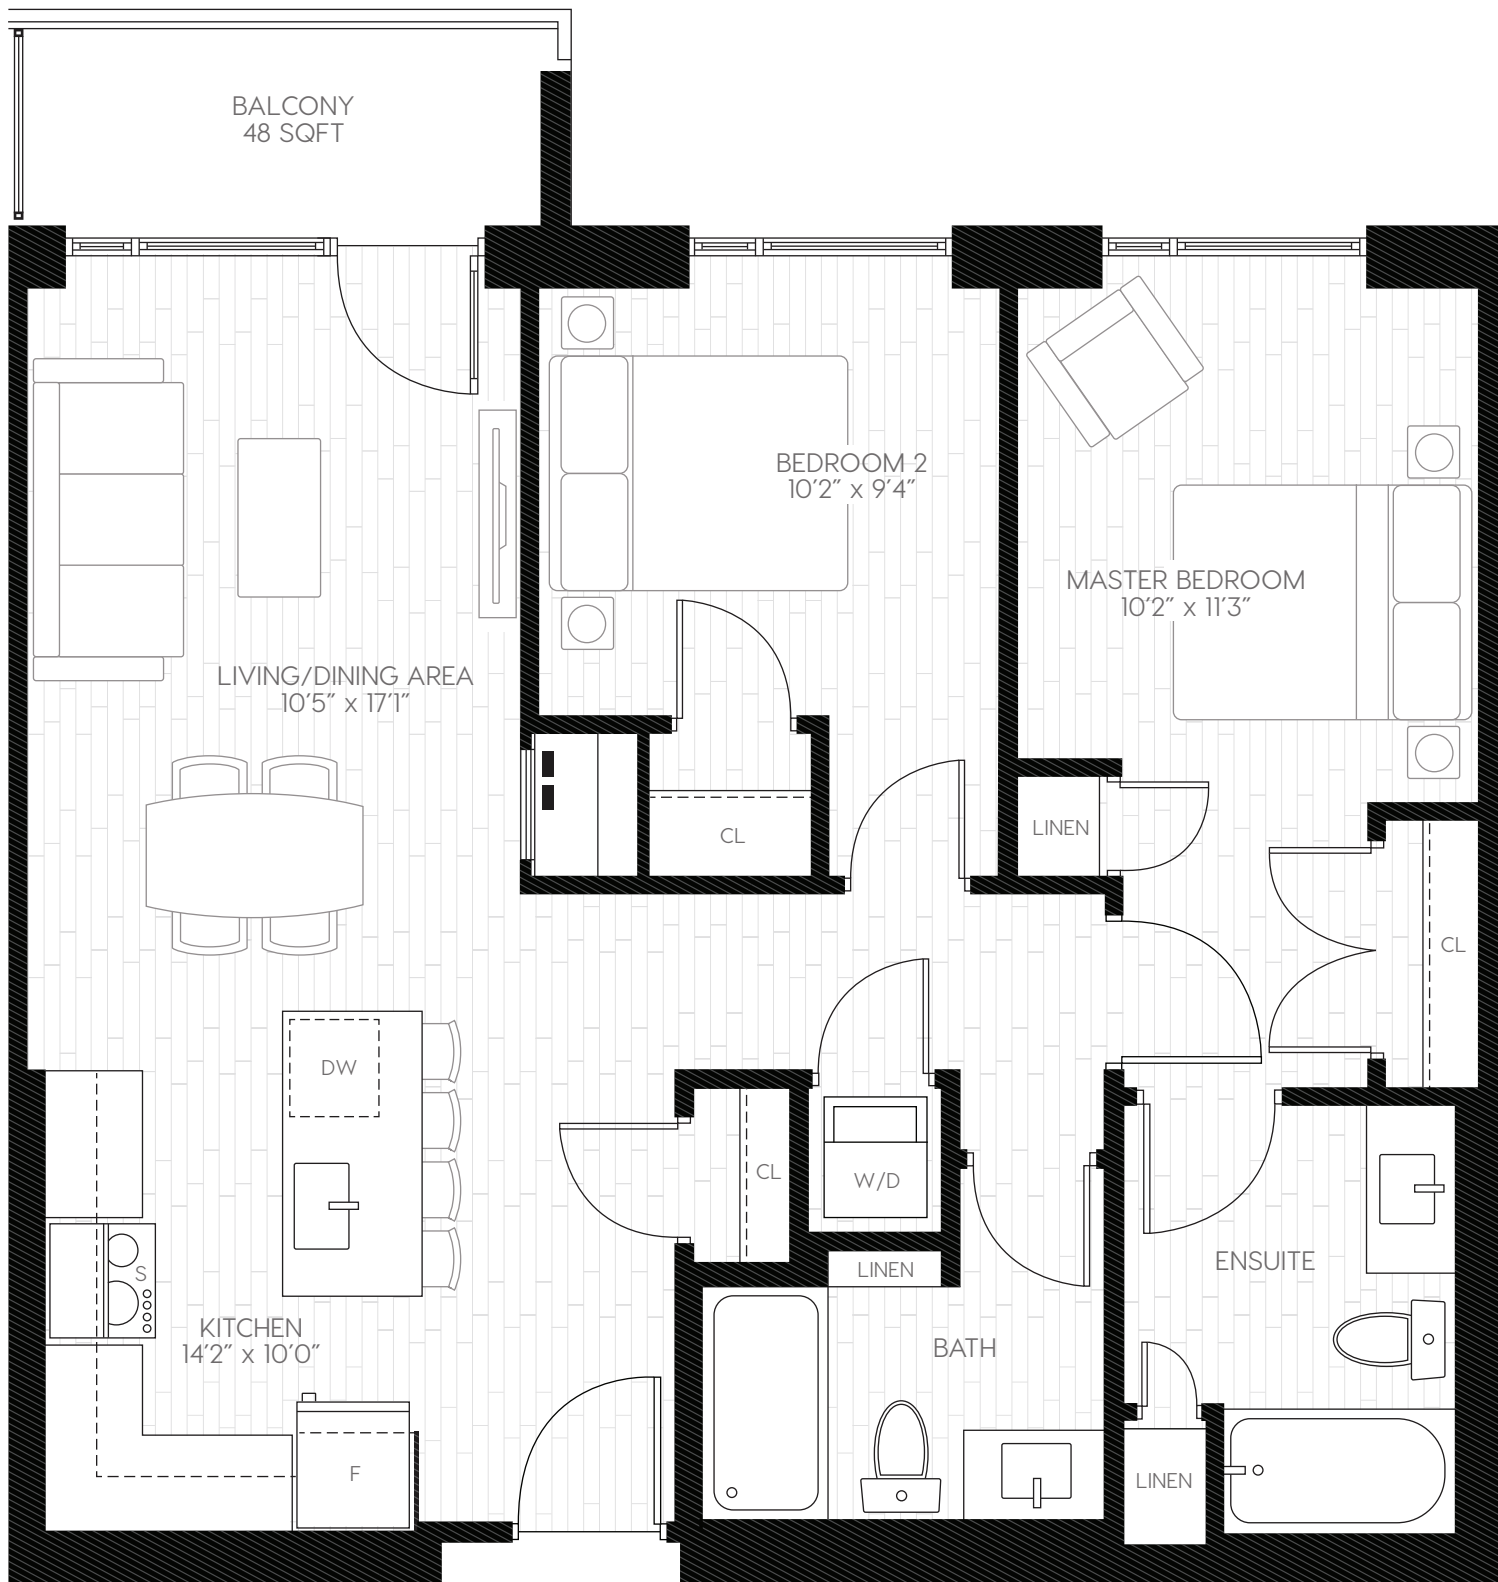

WATERLOO

2 BED-T1A / 856 sqft

TERRACE FLOOR

FIRST FLOOR

SECOND-FOURTH FLOORS

REID'S
Heritage Properties