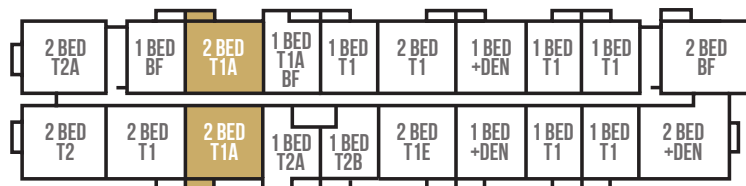

WATERLOO

2 BED-T1A / 856 sqft

TERRACE FLOOR

FIRST FLOOR

SECOND-FOURTH FLOORS

REID'S
Heritage Properties