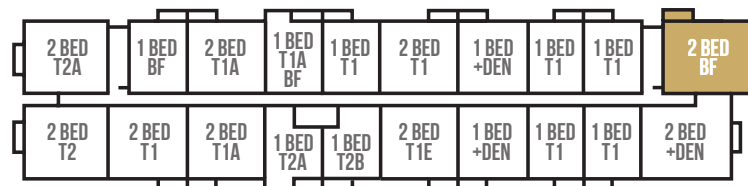

VICTORIA

2 BED-BF / 890 sqft

WINDOW ON FIRST, SECOND, THIRD AND FOURTH FLOOR ONLY

TERRACE FLOOR

FIRST FLOOR

SECOND-FOURTH FLOORS

REID'S
Heritage Properties