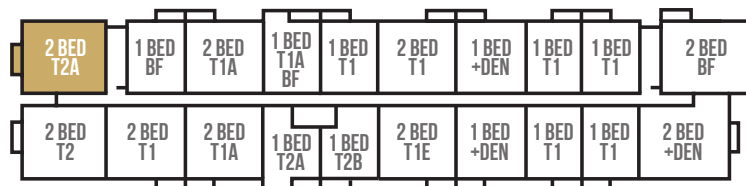

PADDINGTON

2 BED-T2A / 850 sqft

TERRACE FLOOR

FIRST FLOOR

SECOND-FOURTH FLOORS

REID'S
Heritage Properties