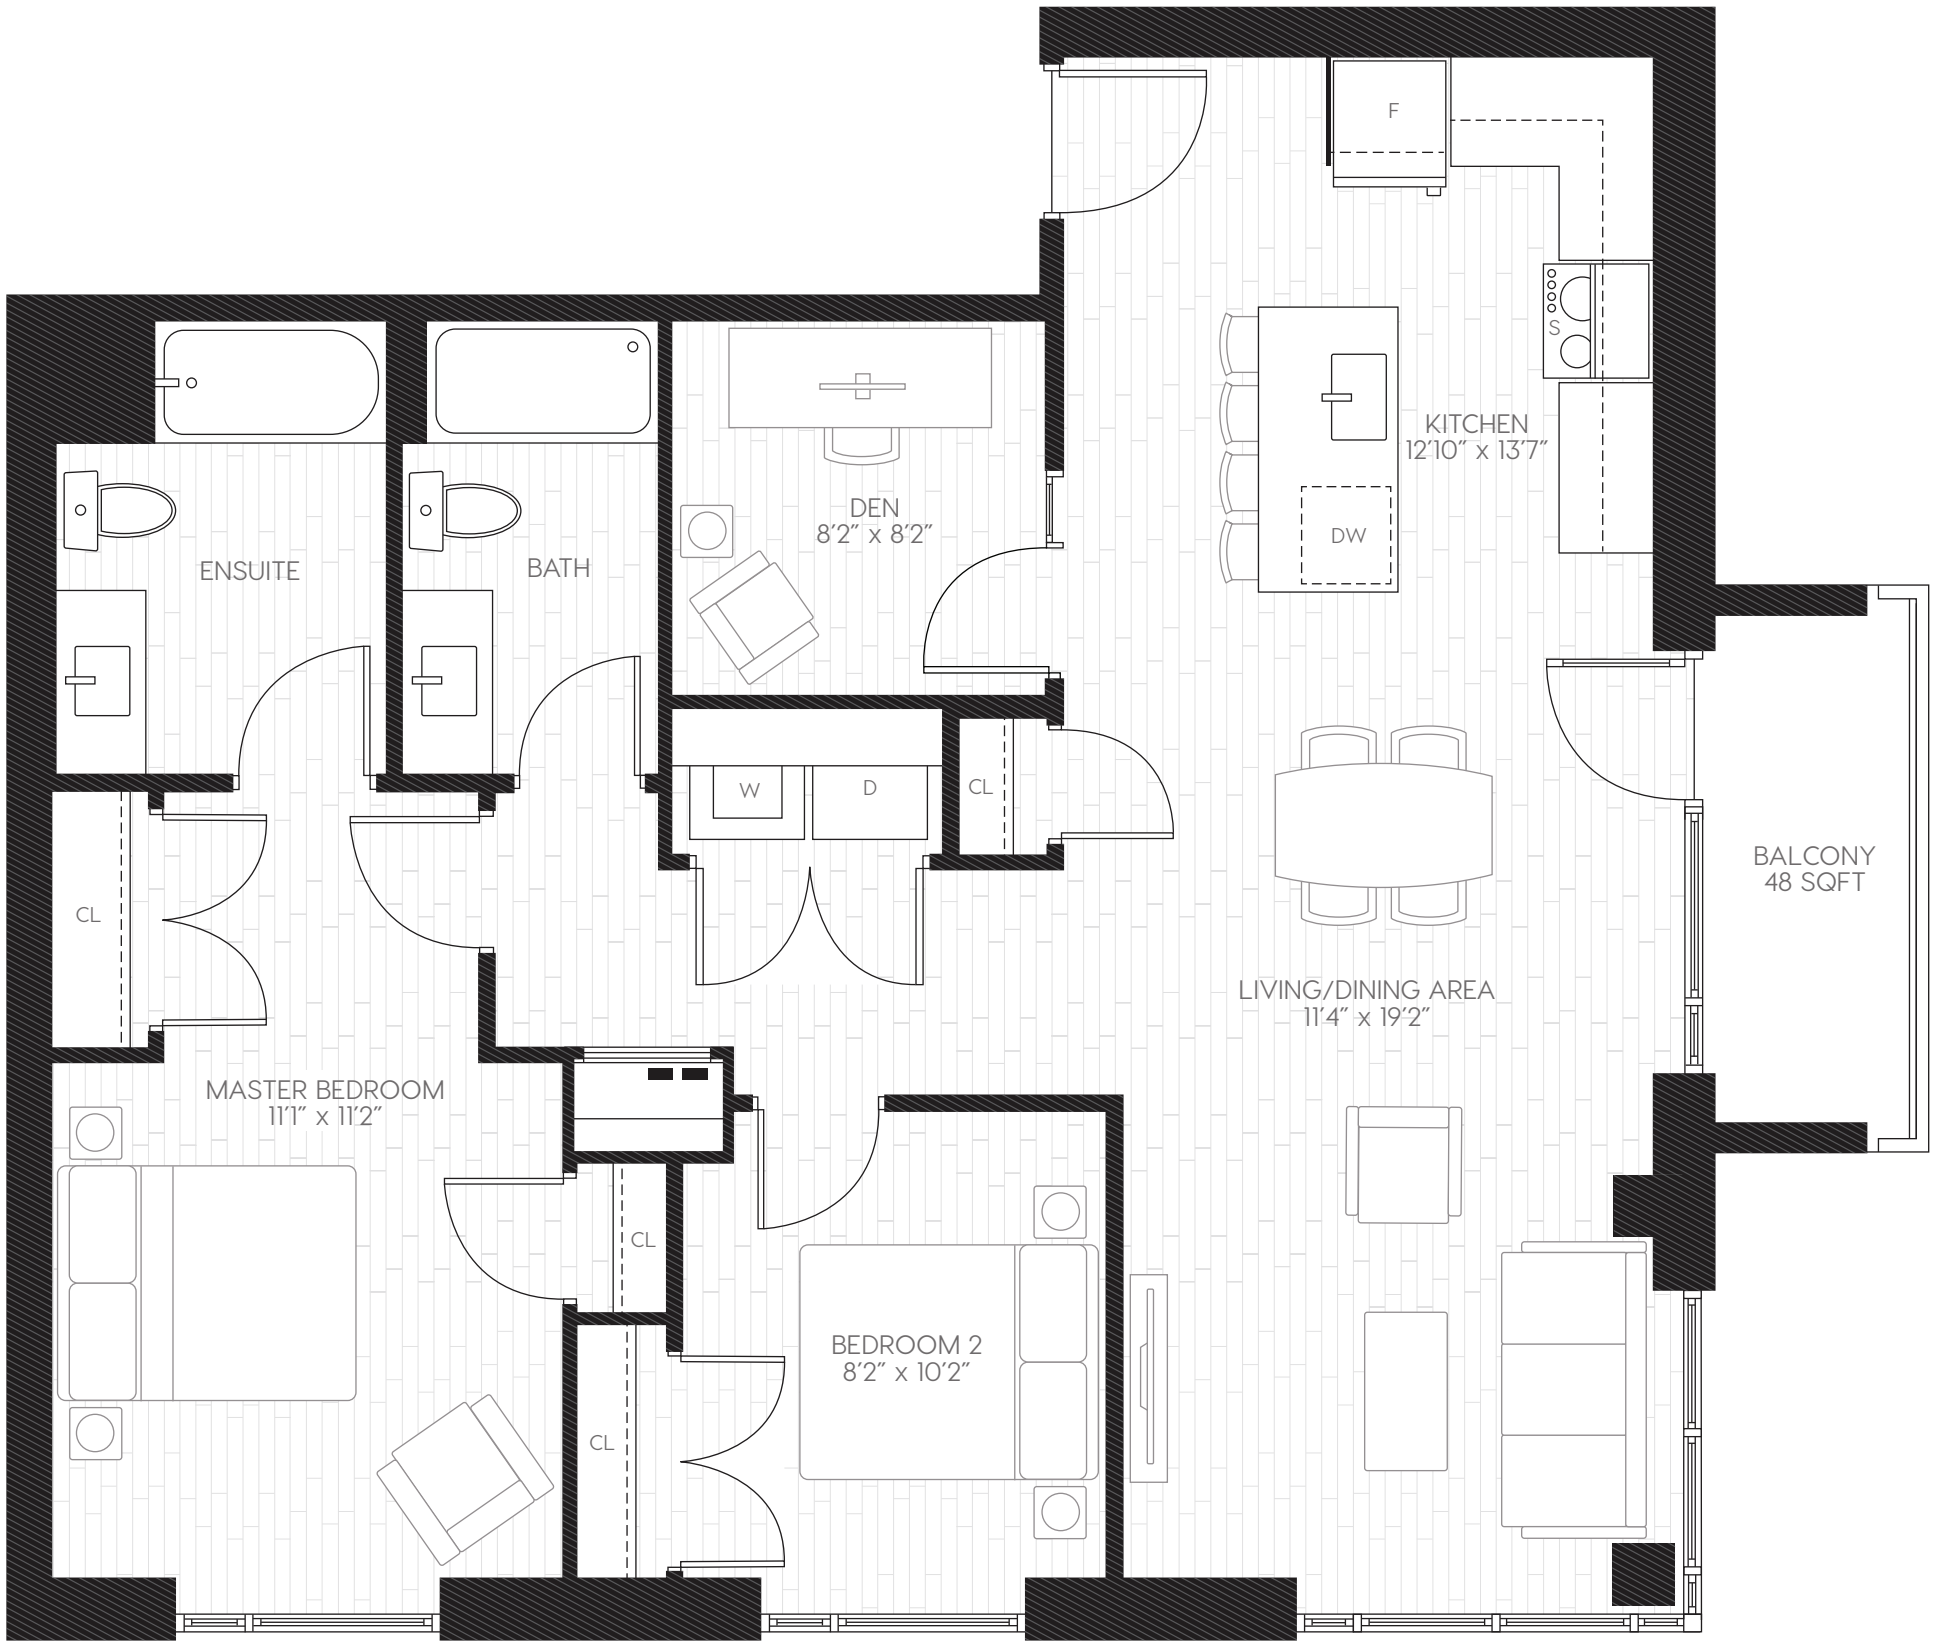

# NOTTINGHAM

2 BED+DEN / 1018 sqft

### TERRACE FLOOR

### FIRST FLOOR

### SECOND-FOURTH FLOORS

**REID'S**  
Heritage Properties