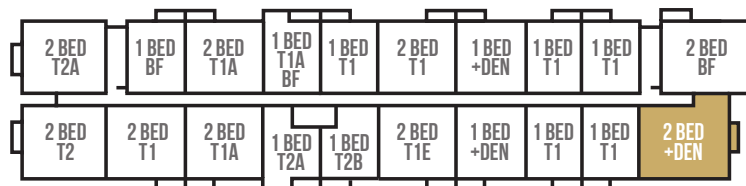

SECOND-FOURTH FLOORS

REID'S
Heritage Properties