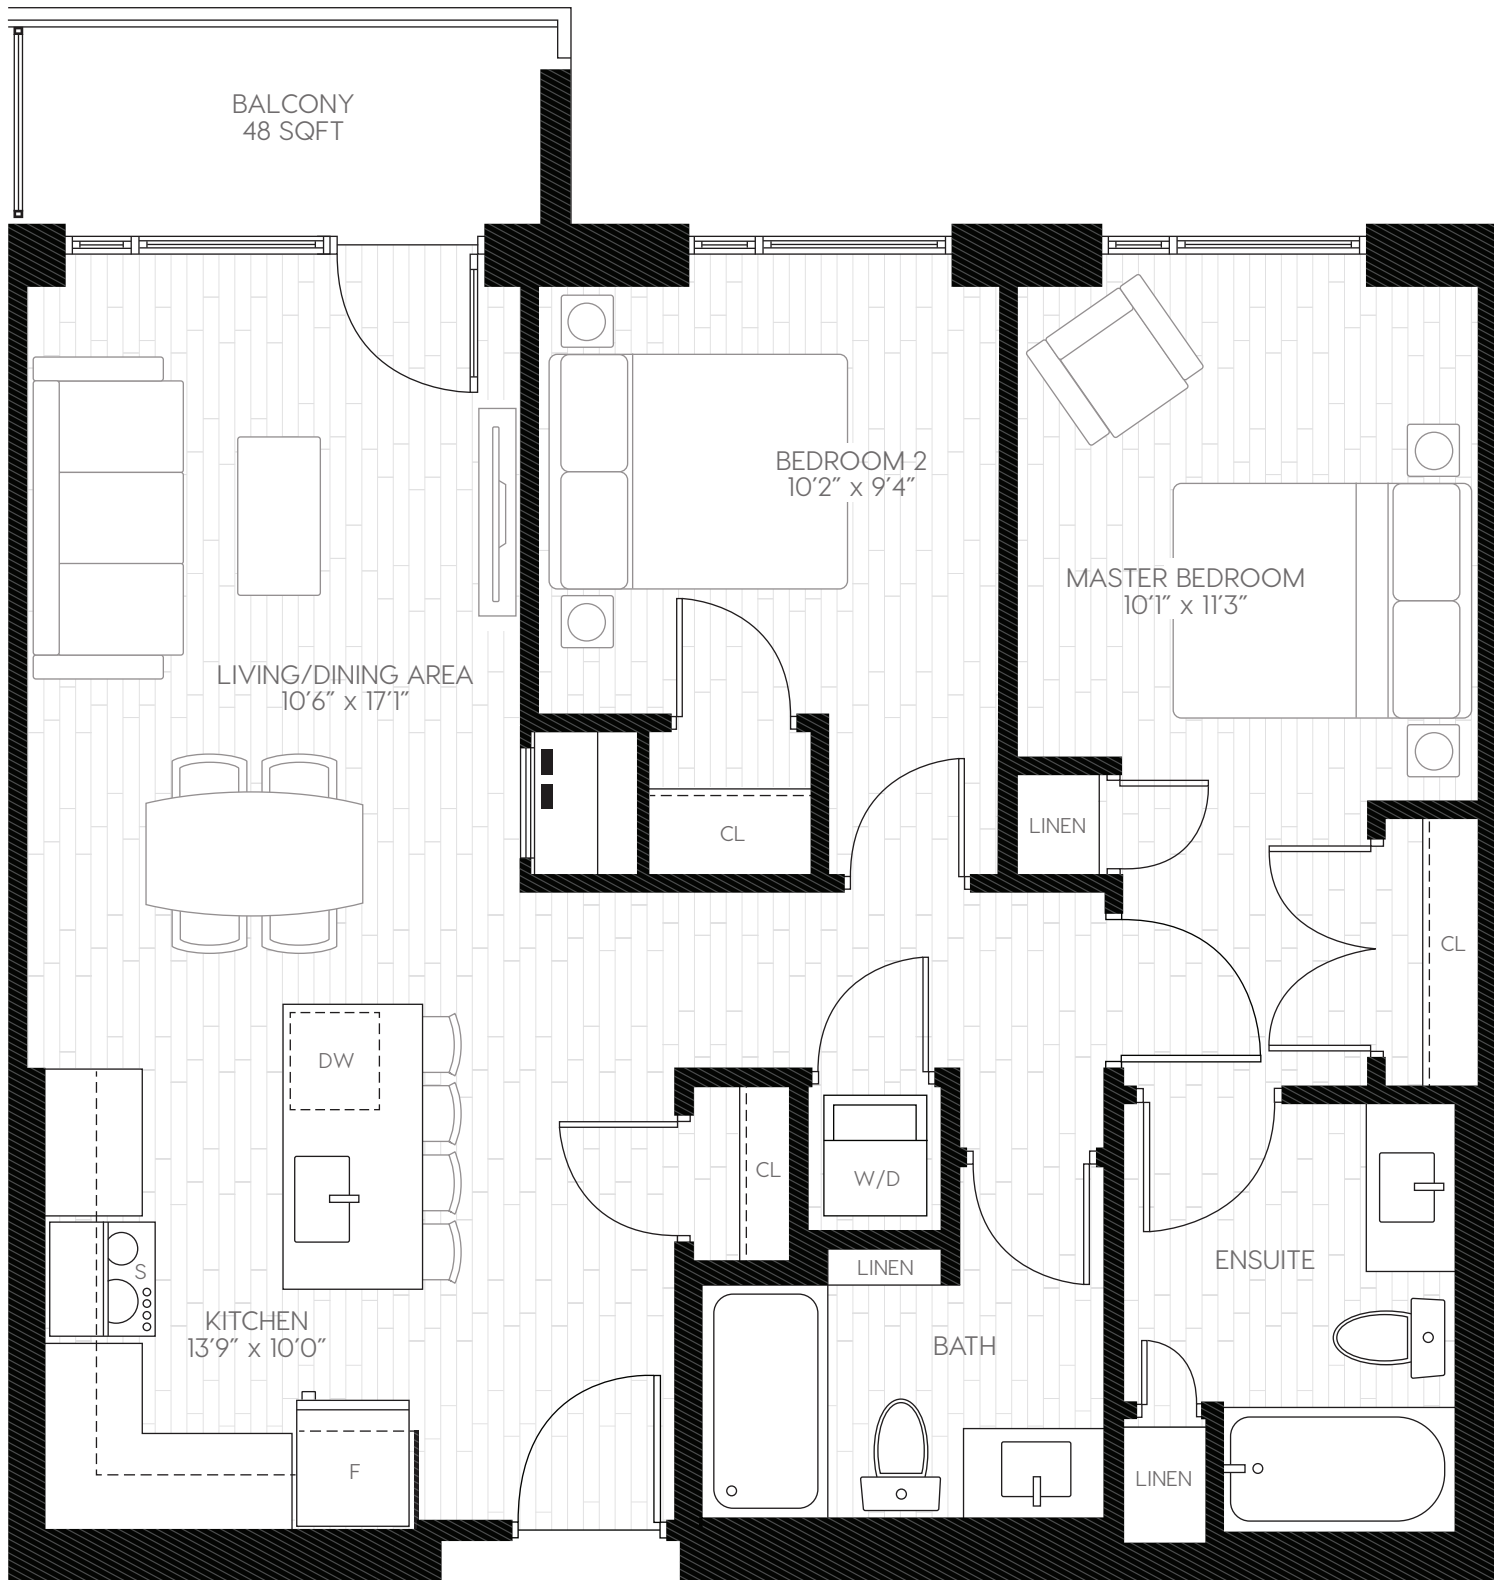

NEWCASTLE

2 BED-T1 / 856 sqft

TERRACE FLOOR

FIRST FLOOR

SECOND-FOURTH FLOORS

REID'S
Heritage Properties