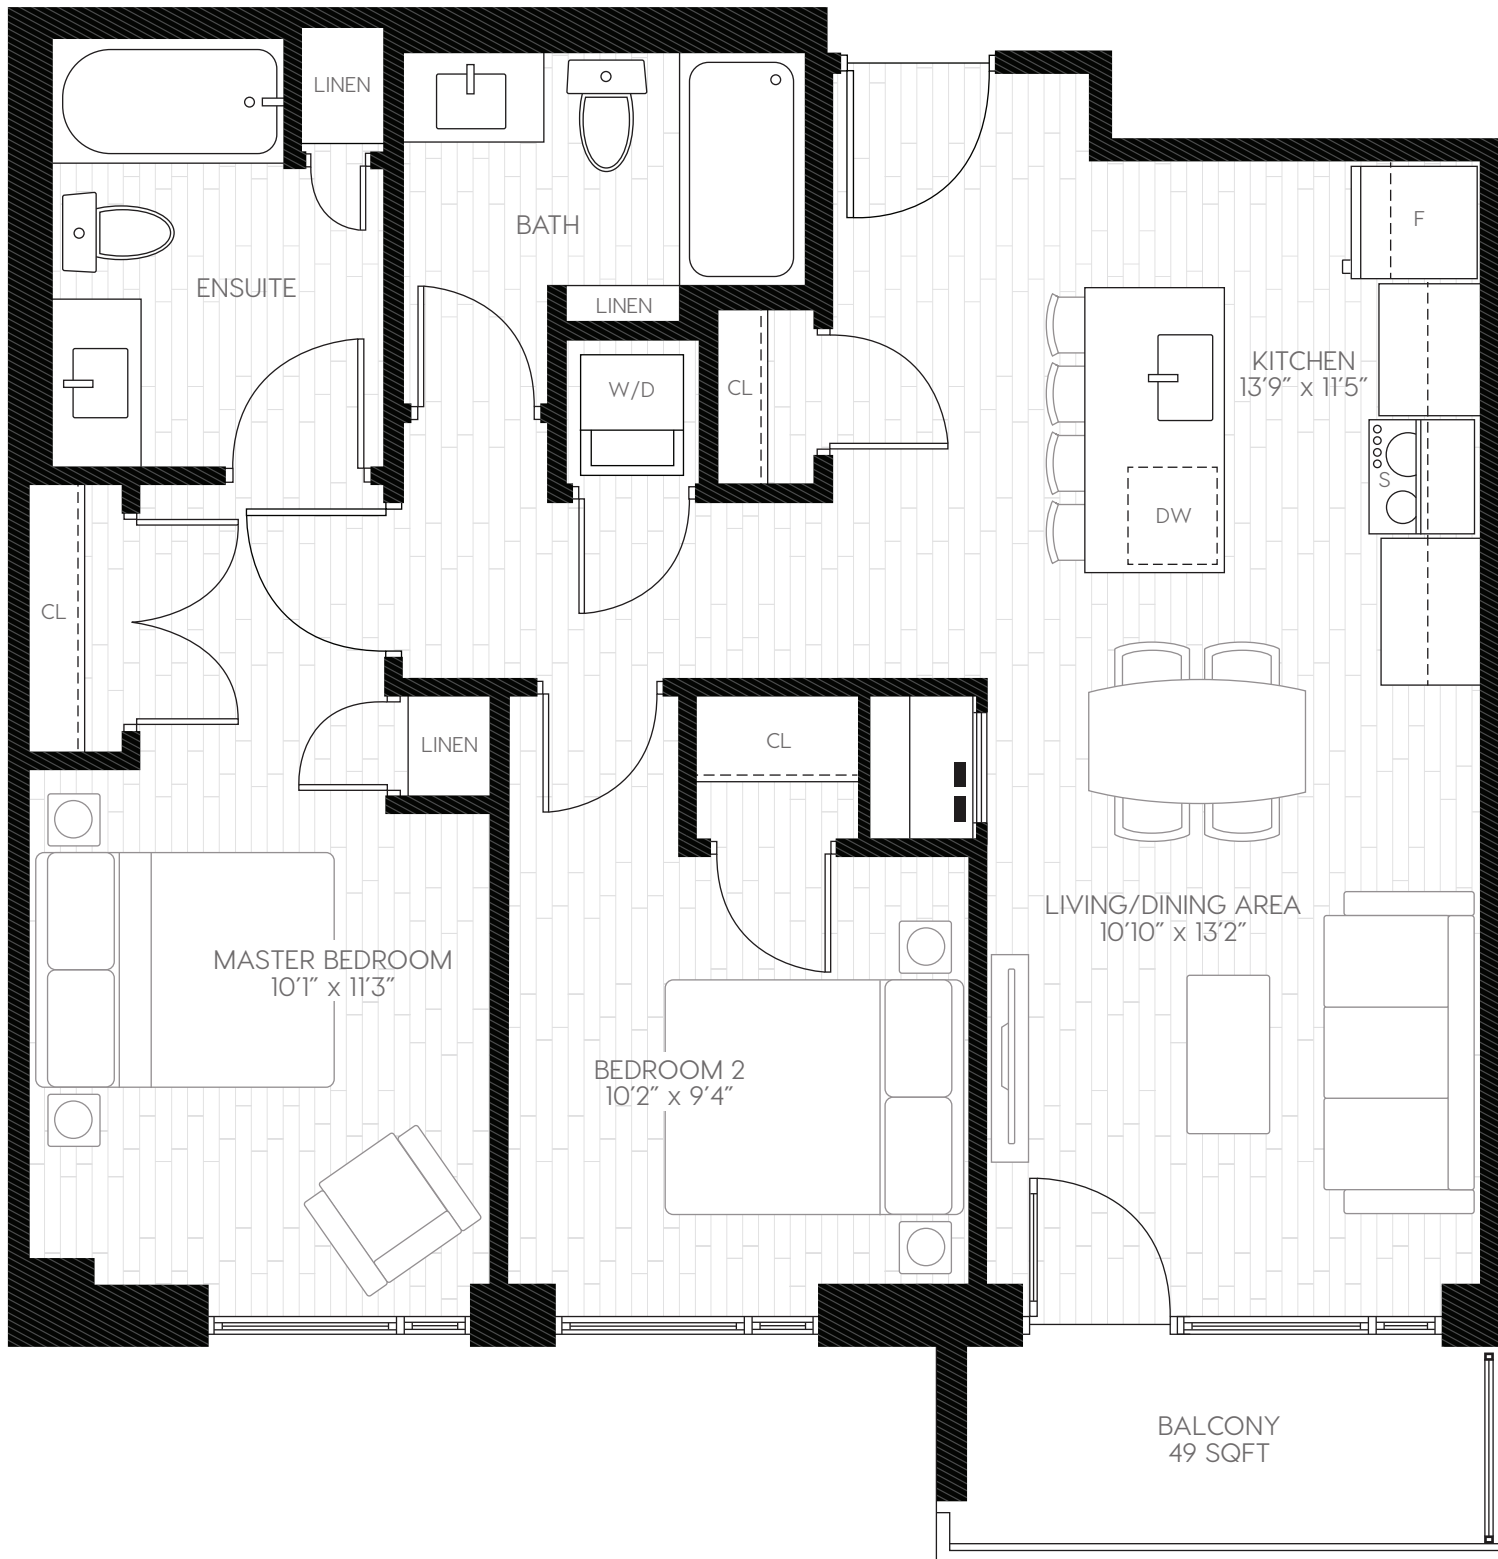

MANCHESTER

2 BED-T1E / 830 sqft

TERRACE FLOOR

FIRST FLOOR

SECOND-FOURTH FLOORS

REID'S
Heritage Properties