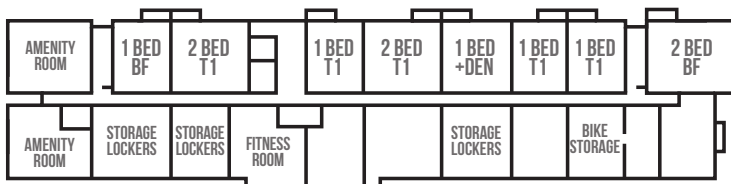

# LIVERPOOL

1 BED-T2B / 520 sqft

TERRACE FLOOR

FIRST FLOOR

SECOND FLOOR

THIRD-FOURTH FLOORS

**REID'S**  
Heritage Properties