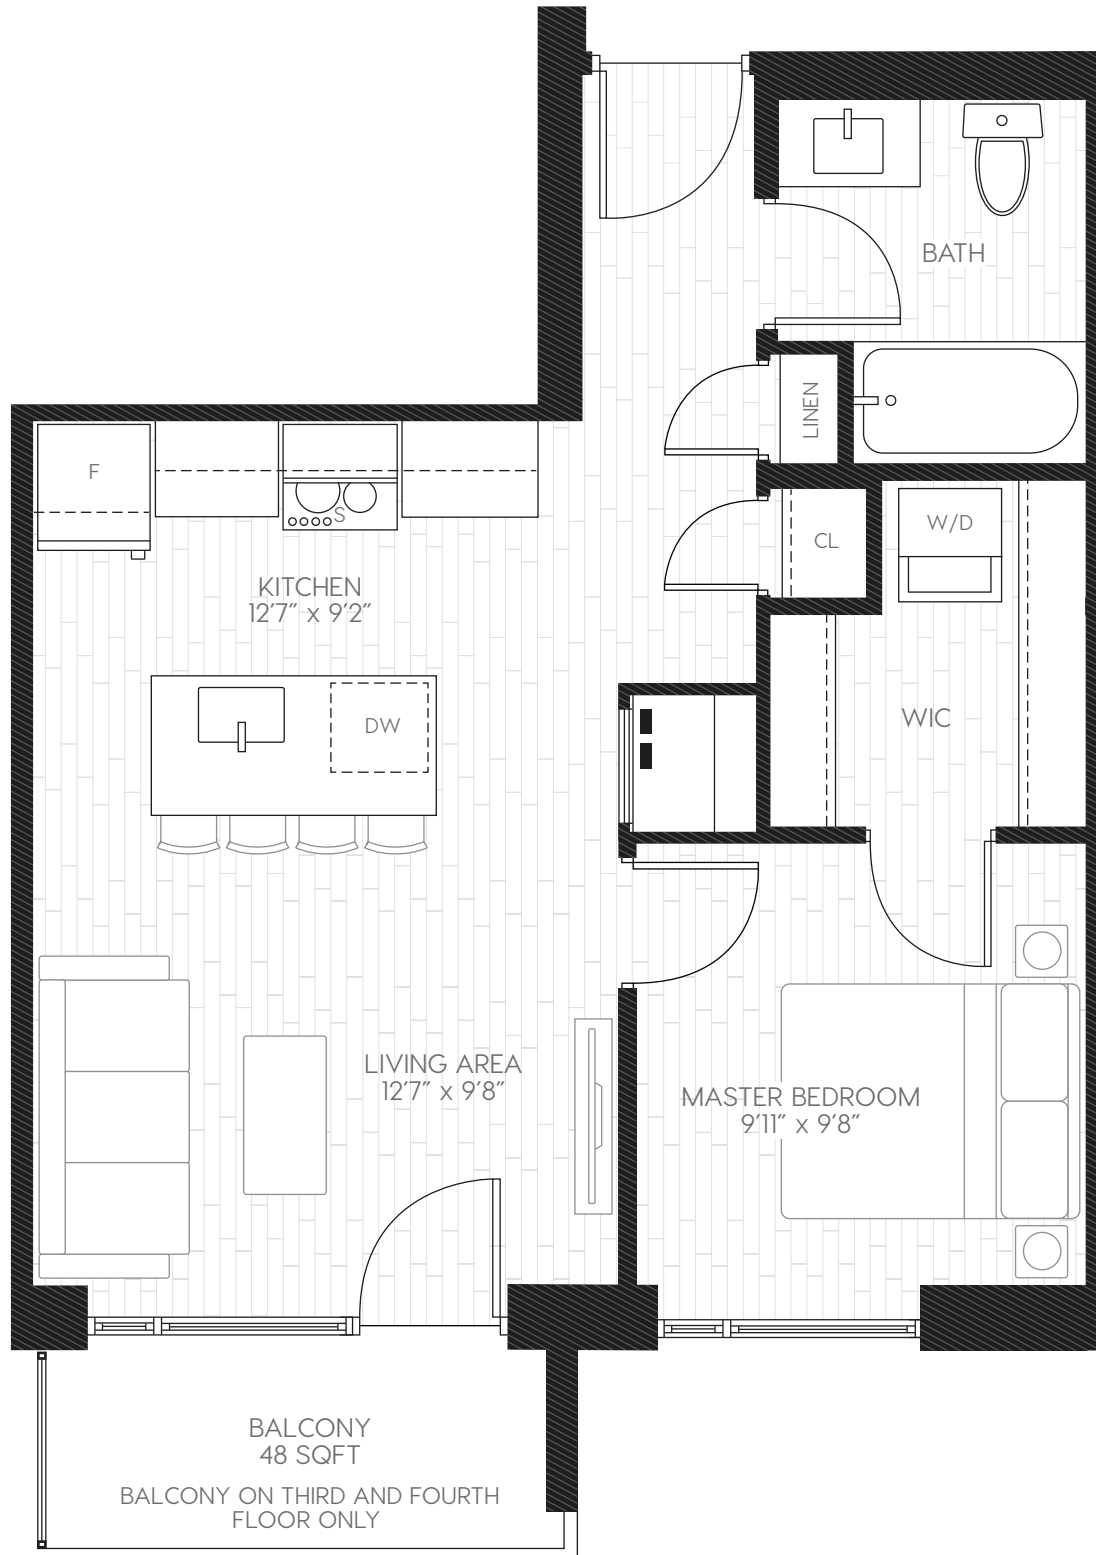

# LIVERPOOL

1 BED-T2B / 520 sqft

TERRACE FLOOR

FIRST FLOOR

SECOND FLOOR

THIRD-FOURTH FLOORS

**REID'S**  
Heritage Properties