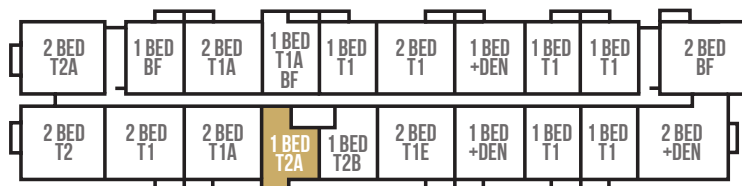

DERBY

1 BED-T2A / 574 sqft

TERRACE FLOOR

FIRST FLOOR

SECOND FLOORS

THIRD-FOURTH FLOORS

REID'S
Heritage Properties