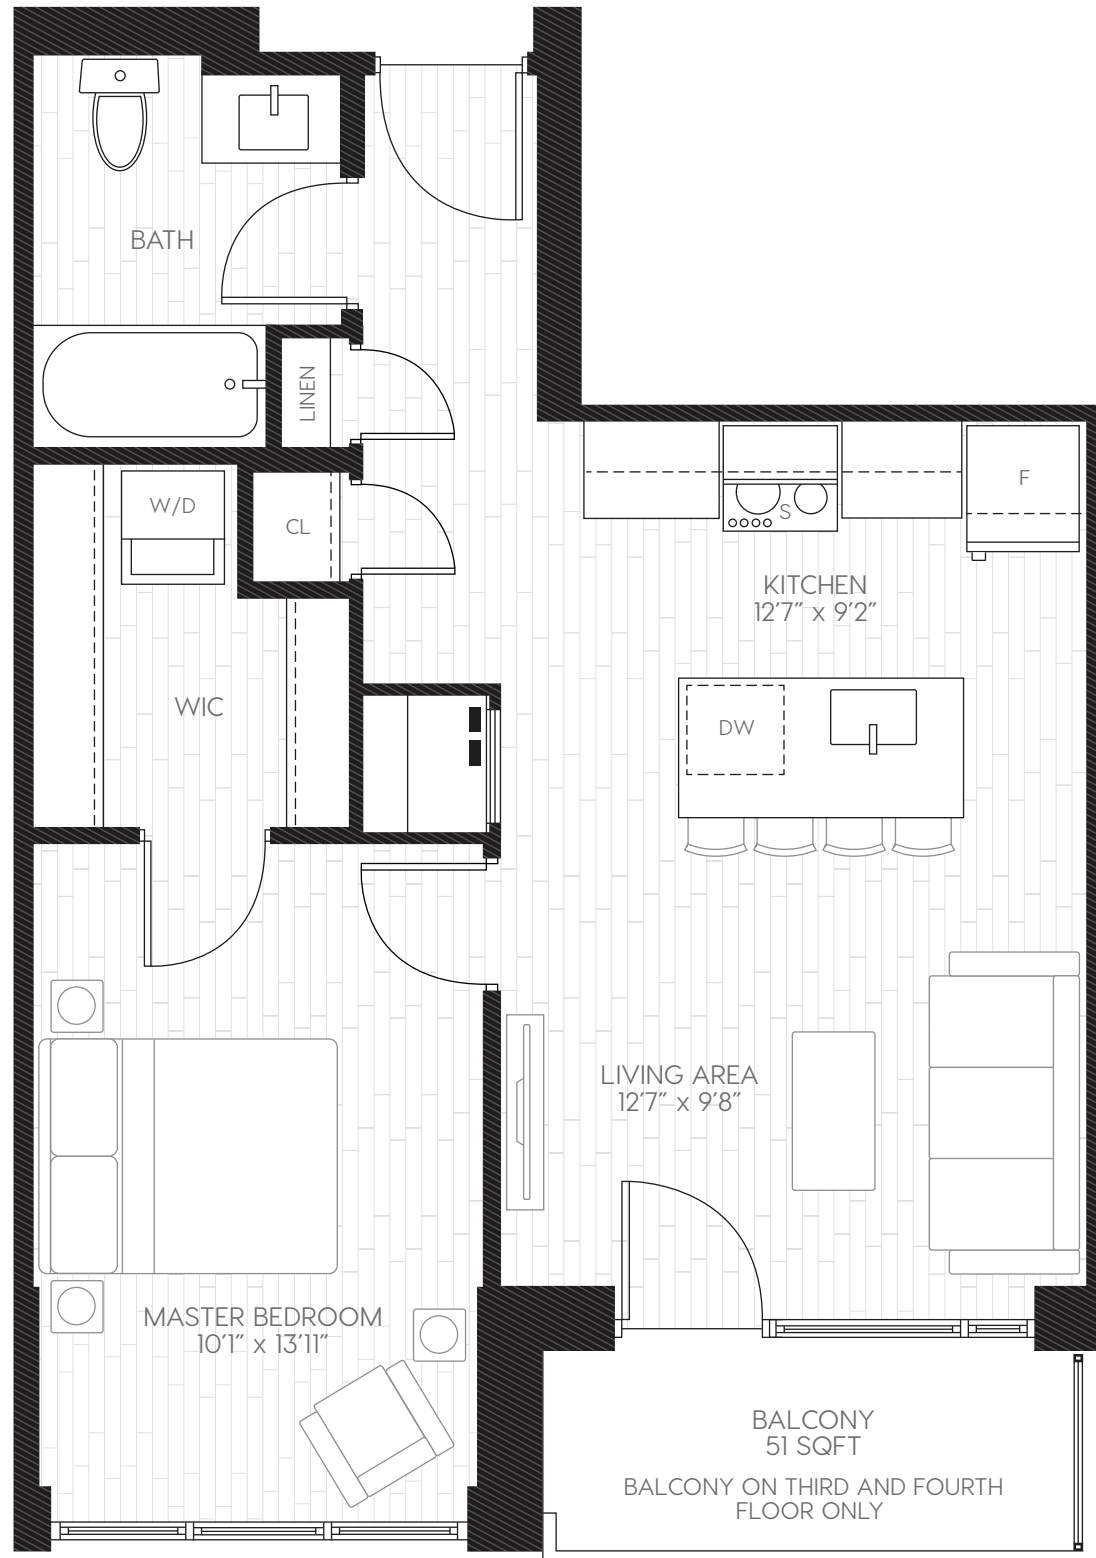

DERBY

1 BED-T2A / 574 sqft

TERRACE FLOOR

FIRST FLOOR

SECOND FLOORS

THIRD-FOURTH FLOORS

REID'S
Heritage Properties