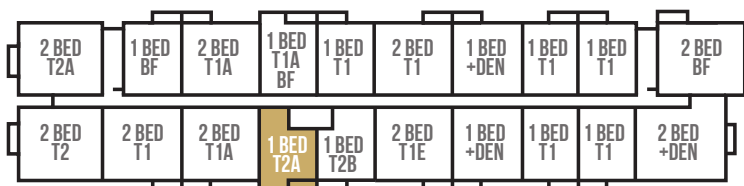

DERBY

1 BED-T2A / 574 sqft

TERRACE FLOOR

FIRST FLOOR

SECOND FLOORS

THIRD-FOURTH FLOORS

REID'S
Heritage Properties