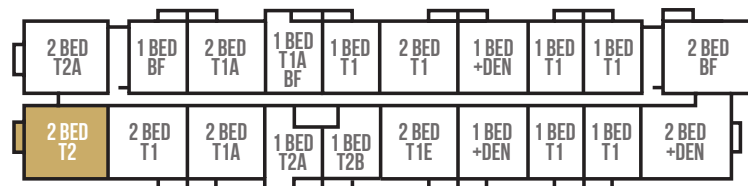

BRISTOL

2 BED-T2 / 850 sqft

TERRACE FLOOR

FIRST FLOOR

SECOND-FOURTH FLOORS

REID'S
Heritage Properties