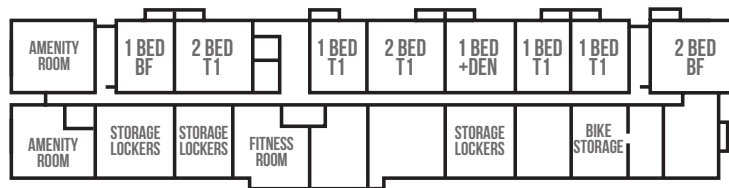

BRISTOL

2 BED-T2 / 850 sqft

TERRACE FLOOR

FIRST FLOOR

SECOND-FOURTH FLOORS

REID'S
Heritage Properties