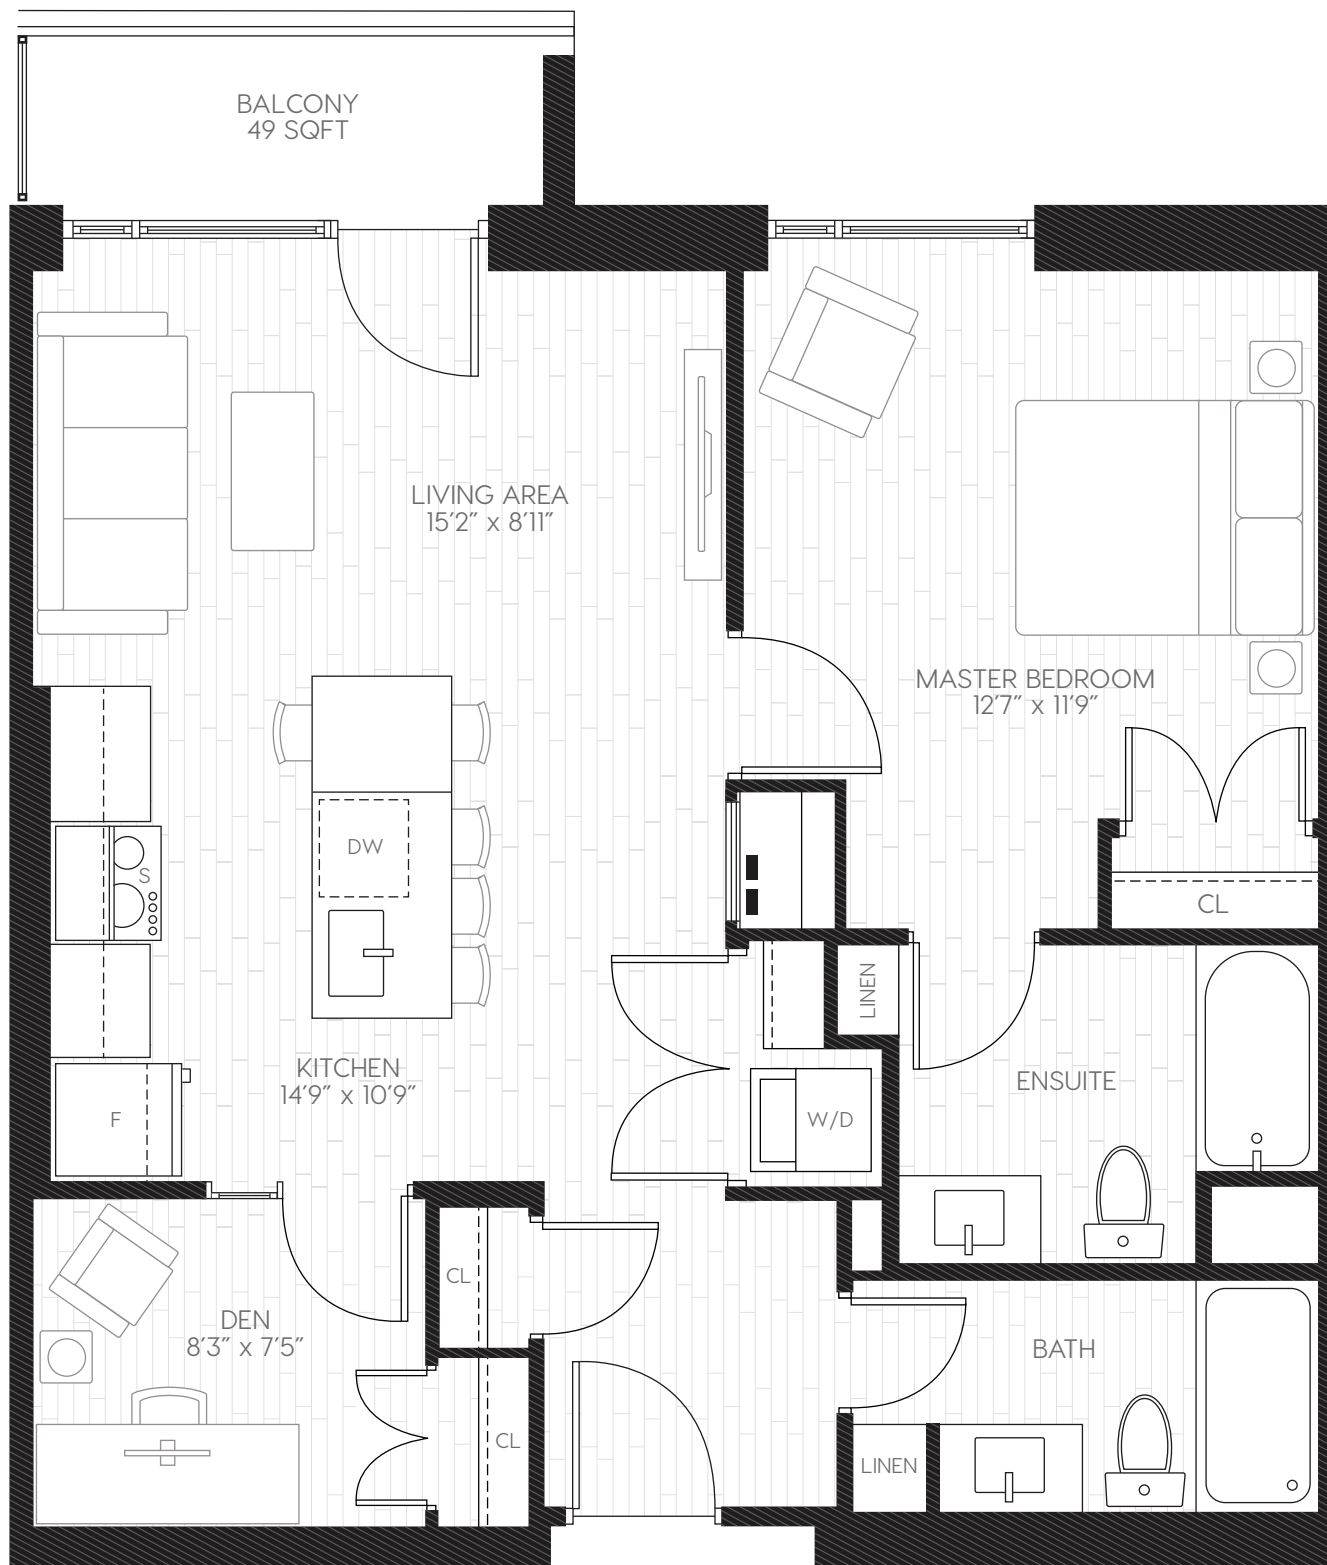

BIRMINGHAM

1 BED+DEN / 760 sqft

TERRACE FLOOR

FIRST FLOOR

SECOND-FOURTH FLOORS

REID'S
Heritage Properties